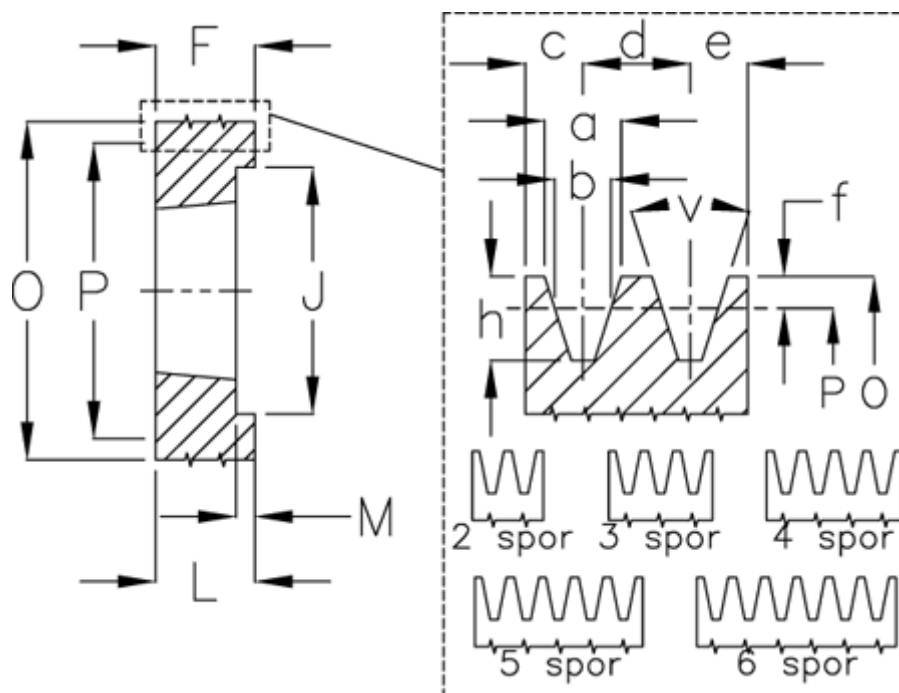

Article number: 604111011803

Description: V-belt pulley SPB 118/3 TL1610

## Measures

a	= 16.3	For bush	= 1610	P	= 118
b	= 14.0	h	= 17.5	Type	= SPB
Bush $\zeta$ max	= 42	J	= 78	v	= 34 degrees
c	= 12.5	K	= -		
d	= 19	L	= 25		
e	= 12.5	m	= 38.0		
f	= 3.5	Number of ribs	= 3		
F	= 63	O	= 125.0		